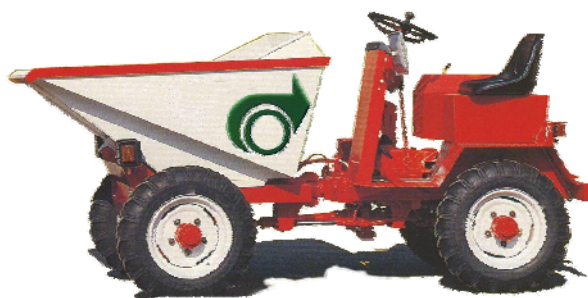

Dumpers.

Dumper ODM 800—2WD.

Forward skip hydraulic.
Bucket capacity 800 liters / load Kg 1760.
Hatz diesel engine.
2 Wheel drive.
Manual starting

ODM

Art. 05

Dumper ODM 800—4WD.

Foreward skip hydraulic
Bucket capacity 800 liters / load Kg 1760.
Hatz diesel engine.
4 wheel drive.
Manual starting.

ODM

Art. 06

Dumper ODM 1200 SN / FA—4WD.

Foreward skip hydraulic
Bucket capacity 1200 Liters / Load Kg 2640.
Hatz diesel engine.
4 wheel drive.
Electric starting.

ODM