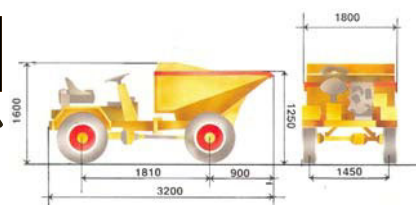

Dumpers.

Dumper ODM 800—2WD.

Forward skip hydraulic.
Bucket capacity 800 liters / load Kg 1760.
Hatz diesel engine.
2 Wheel drive.
Manual starting

ODM

Art. 05

Dumper ODM 800—4WD.

Foreward skip hydraulic
Bucket capacity 800 liters / load Kg 1760.
Hatz diesel engine.
4 wheel drive.
Manual starting.

ODM

Art. 06

Dumper ODM 1200 SN / FA—4WD.

Foreward skip hydraulic
Bucket capacity 1200 Liters / Load Kg 2640.
Hatz diesel engine.
4 wheel drive.
Electric starting.

ODM