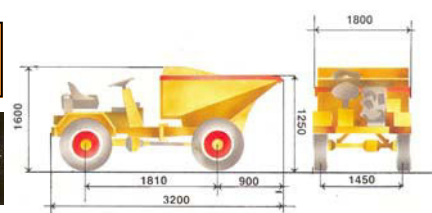

Dumpers.

Dumper ODM 800—2WD.

Forward skip hydraulic.
Bucket capacity 800 liters / load Kg 1760.
Hatz diesel engine.
2 Wheel drive.
Manual starting

ODM

Art. 05

Dumper ODM 800—4WD.

Foreward skip hydraulic
Bucket capacity 800 liters / load Kg 1760.
Hatz diesel engine.
4 wheel drive.
Manual starting.

ODM

Art. 06

Dumper ODM 1200 SN / FA—4WD.

Foreward skip hydraulic
Bucket capacity 1200 Liters / Load Kg 2640.
Hatz diesel engine.
4 wheel drive.
Electric starting.

ODM